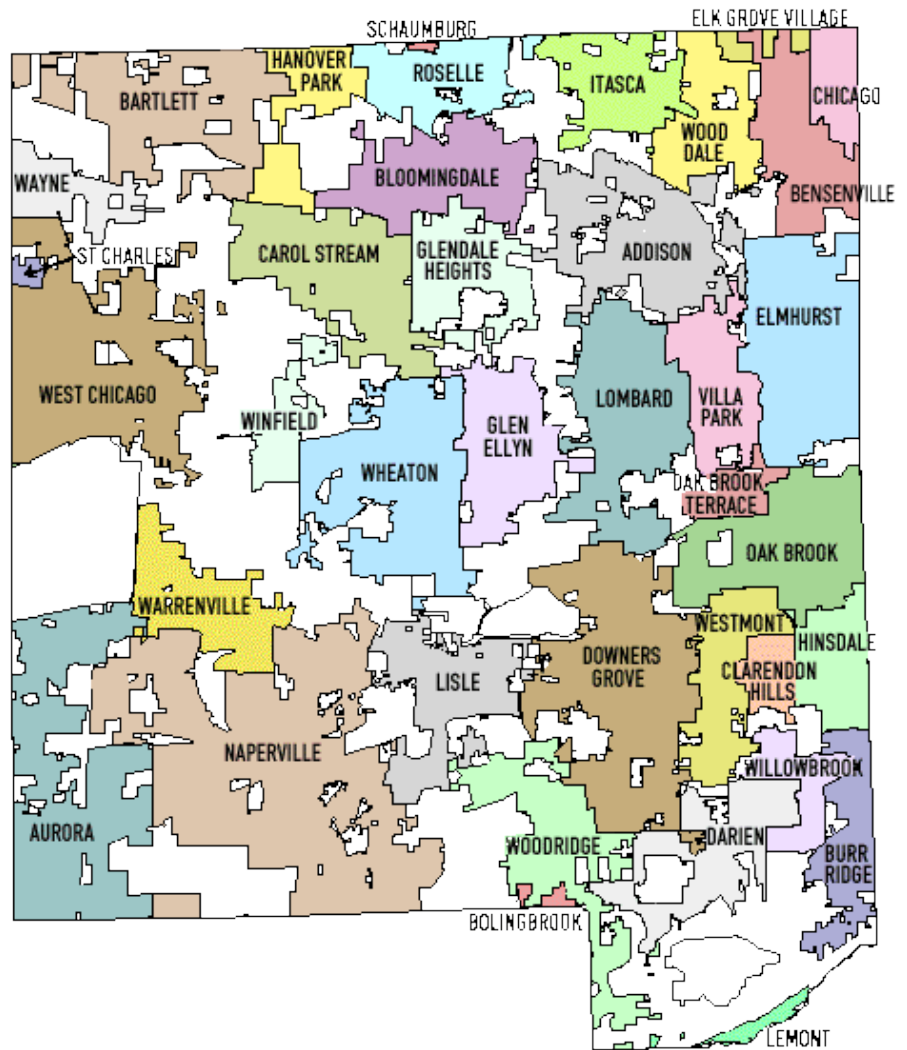

**Locations in DuPage County**

- Addison
- Bensenville
- Bloomington
- Burr Ridge
- Bartlett (DuPage side only)
- Carol Stream
- Clarendon Hills
- Darien
- Downers Grove
- Elmhurst
- Glen Ellyn
- Glendale Heights
- Hanover Park (DuPage Side only)
- Hinsdale
- Itasca
- Lemont
- Lisle
- Lombard
- Naperville (DuPage Side only)
- Oak Brook
- Oak Brook Terrace
- Roselle (DuPage Side only)
- Villa Park
- Warrenville
- West Chicago
- Westmont
- Wheaton
- Willowbrook
- Winfield
- Wood Dale
- Woodridge

**We do not cover any of the following towns:**

- Aurora, Aurora Housing Authority***
- Batavia, Elgin Housing Authority***
- Geneva, Elgin Housing Authority.***
- St. Charles, Elgin Housing Authority.***
- Bolingbrook, Joliet Housing Authority.***