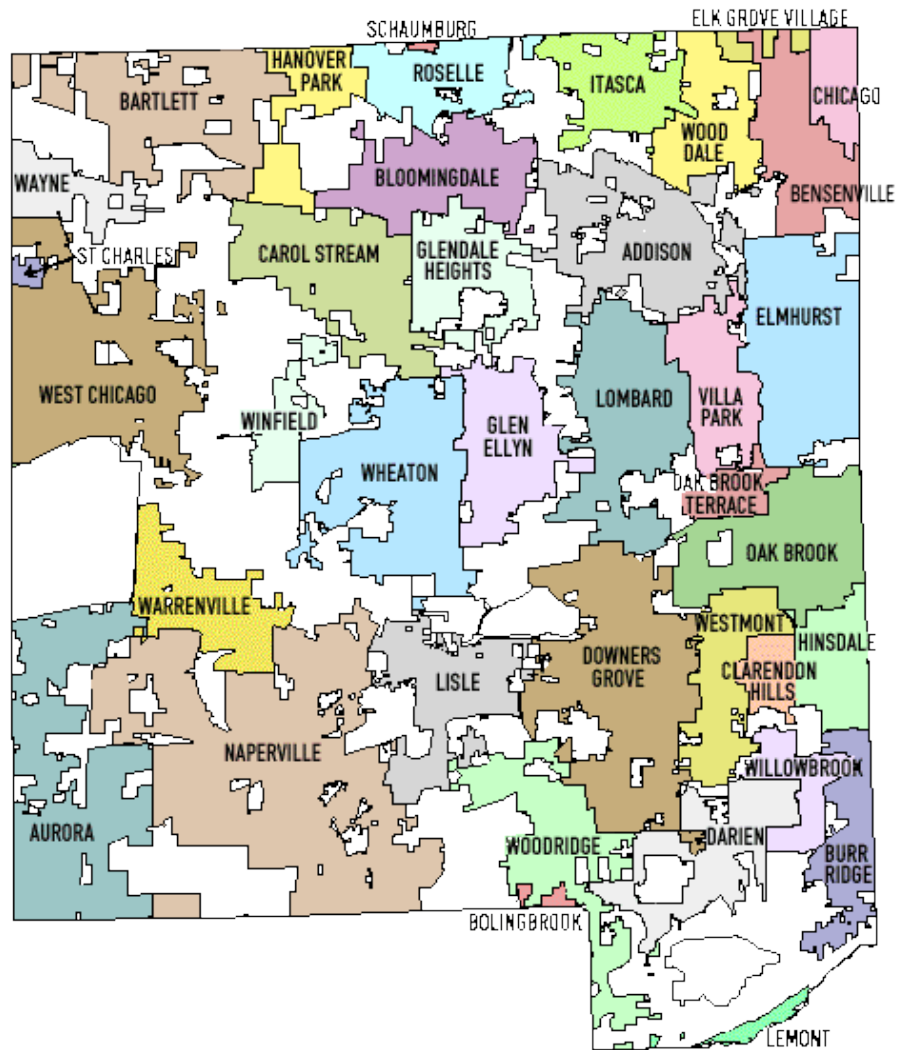

Locations in DuPage County

Addison
Bensenville
Bloomingtondale
Burr Ridge
Bartlett (DuPage side only)
Carol Stream
Clarendon Hills
Darien
Downers Grove
Elmhurst
Glen Ellyn
Glendale Heights
Hanover Park (DuPage Side only)
Hinsdale
Itasca
Lemont
Lisle
Lombard
Naperville (DuPage Side only)
Oak Brook
Oak Brook Terrace
Roselle (DuPage Side only)
Villa Park
Warrenville
West Chicago
Westmont
Wheaton
Willowbrook
Winfield
Wood Dale
Woodridge

We do not cover any of the following towns:

Aurora, Aurora Housing Authority
Batavia, Kendall Housing Authority
Geneva, Elgin Housing Authority.
St. Charles, Elgin Housing Authority.
Bolingbrook, Elgin Housing Authority.